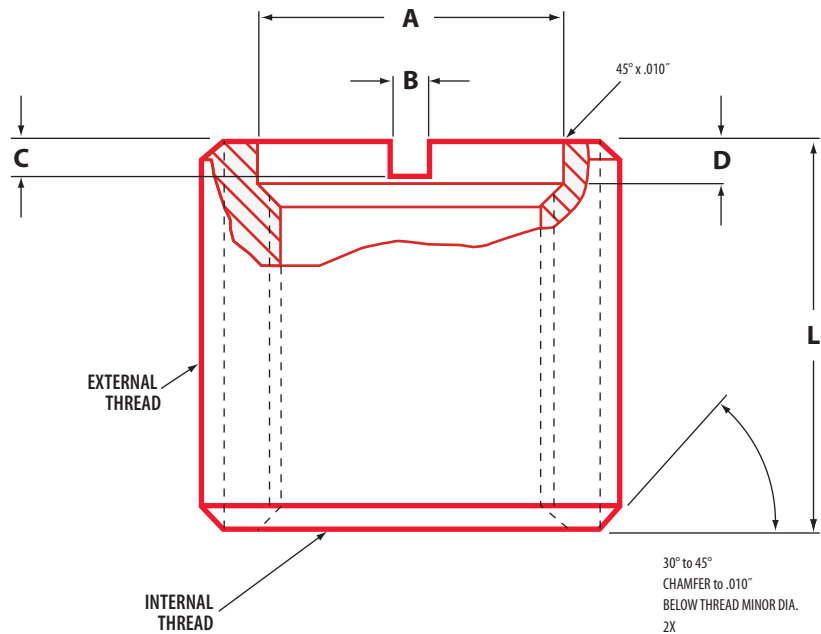

335 SERIES - EXTRA HEAVY WALL - CARBON STEEL THREAD INSERTS FOR METAL

Part Number	Internal Thread 2B	External Thread 2A	L (in.)	A (in.)	B (in.)	C (in.)	D (in.)
335-4	1/4-20	1/2-13	.484	.261	.072	.075	.085
335-5	5/16-18	9/16-12	.515	.323	.081	.080	.090
335-6	3/8-16	5/8-11	.515	.385	.130	.110	.115
335-8	1/2-13	7/8-9	.687	.640	.130	.125	.130
335-10	5/8-11	1-8	.781	.760	.130	.125	.130