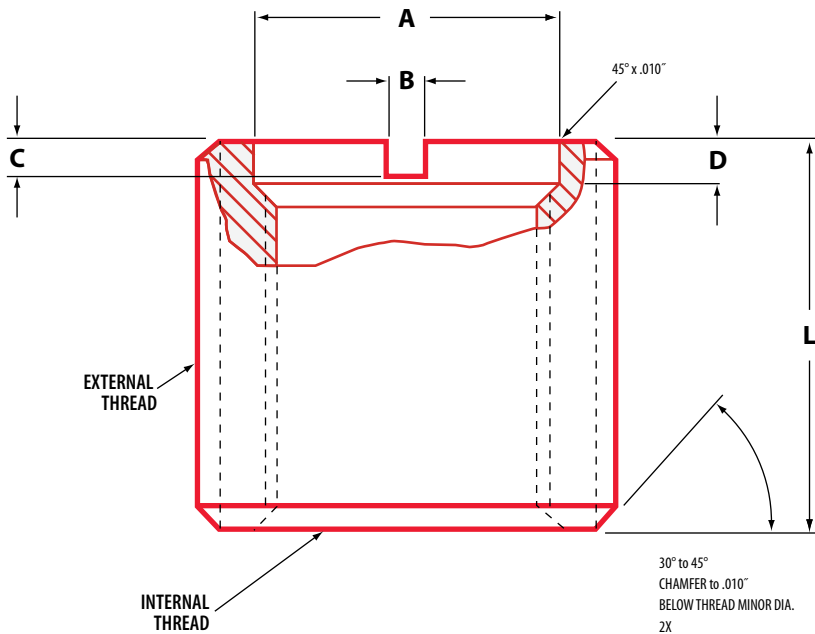

650 SERIES HEAVY WALL - CARBON STEEL THREAD INSERTS FOR METAL - METRIC/UNC

Part Number	Internal Thread 2B	External Thread 2A	L	A	B	C	D
			(in.)	(in.)	(in.)	(in.)	(in.)
650-6	M6-1.0	3/8-16	.406	.246	.064	.070	.085
650-8	M8-1.25	1/2-13	.484	.323	.081	.055	.090
650-10	M10-1.5	9/16-12	.515	.403	.091	.085	.095
650-10F	M10-1.25	9/16-12	.515	.403	.091	.085	.095
650-12	M12-1.75	3/4-10	.656	.482	.130	.110	.115
650-14	M14-2.0	7/8-9	.687	.640	.130	.125	.130
650-16	M16-2.0	1-8	.781	.640	.130	.125	.130

653 SERIES HEAVY WALL - STAINLESS STEEL THREAD INSERTS FOR METAL - METRIC/UNC

Part Number	Internal Thread 2B	External Thread 2A	L	A	B	C	D
			(in.)	(in.)	(in.)	(in.)	(in.)
653-6	M6-1.0	3/8-16	.406	.246	.064	.070	.085
653-8	M8-1.25	1/2-13	.484	.323	.081	.080	.090
653-10	M10-1.5	9/16-12	.515	.403	.091	.085	.095
653-10F	M10-1.25	9/16-12	.515	.403	.091	.085	.095
653-12	M12-1.75	3/4-10	.656	.482	.130	.110	.115
653-14	M14-2.0	7/8-9	.687	.640	.130	.125	.130
653-16	M16-2.0	1-8	.781	.640	.130	.125	.130