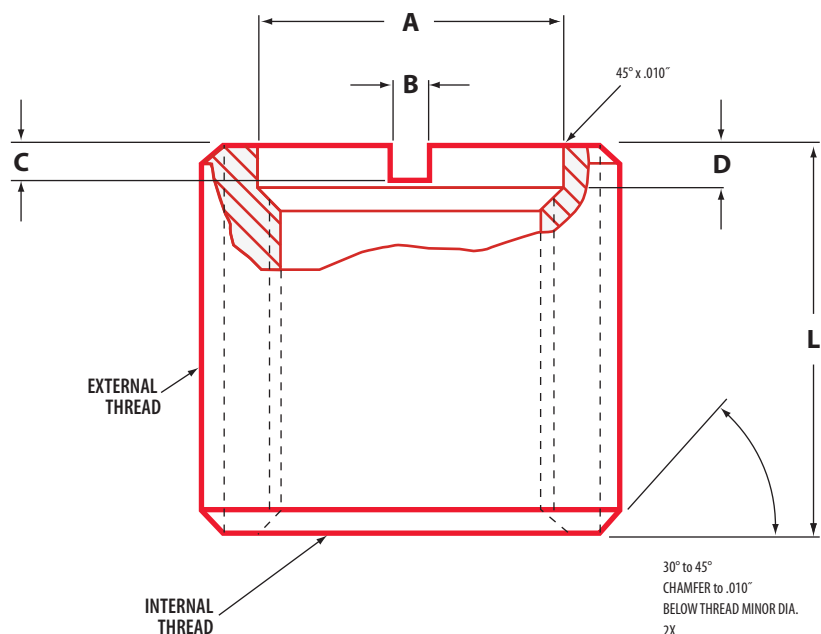

HEAVY WALL - CARBON STEEL THREAD INSERTS FOR METAL

Part Number	Internal Thread 2B	External Thread 2A	L (in.)	A (in.)	B (in.)	C (in.)	D (in.)
329-004	4-40	10-32	.250	.122	.064	.602	.065
329-006	6-32	1/4-20	.280	.148	.064	.602	.070
329-008	8-32	5/16-18	.290	.177	.064	.602	.075
329-3	10-24	3/8-16	.406	.201	.064	.602	.080
329-332	10-32	3/8-16	.406	.201	.064	.602	.080
329-4	1/4-20	7/16-14	.437	.261	.072	.602	.085
329-428	1/4-28	7/16-14	.437	.261	.072	.602	.085
329-5	5/16-18	1/2-13	.484	.323	.081	.602	.090
329-524	5/16-24	1/2-13	.484	.323	.081	.602	.090
329-6	3/8-16	9/16-12	.515	.386	.091	.602	.095
329-624	3/8-24	9/16-12	.515	.386	.091	.602	.095
329-7	7/16-14	5/8-11	.656	.447	.130	.602	.115
329-720	7/16-20	5/8-11	.656	.447	.130	.602	.115
329-8	1/2-13	3/4-10	.656	.510	.130	.602	.115
329-801	1/2-13	3/4-10	1.000	.510	.130	.602	.115
329-820	1/2-20	3/4-10	.656	.510	.130	.602	.115
329-9	9/16-12	3/4-10	.656	.578	.130	.602	.115
329-918	9/16-18	3/4-10	.656	.578	.130	.602	.115
329-10	5/8-11	7/8-9	.687	.640	.130	.602	.130
329-1018	5/8-11	7/8-9	1.125	.640	.130	.602	.130
329-10F	5/8-18	7/8-9	.687	.640	.130	.602	.130
329-12	3/4-10	1-8	.781	.765	.130	.602	.130
329-1216	3/4-16	1-8	.781	.765	.130	.602	.130
329-14	7/8-9	1-1/4-7	1.125	.890	.130	.602	.130
329-1414	7/8-14	1-1/4-7	1.125	.890	.130	.602	.130
329-16	1-8	1-3/8-12	1.250	1.020	.130	.602	.140
329-1614	1-14	1-3/8-12	1.250	1.020	.130	.602	.140

HEAVY WALL - CARBON STEEL THREAD INSERTS FOR METAL - METRIC

Part Number	Internal Thread 6H	External Thread 6G	L	A	B	C	D
			(in.)	(in.)	(in.)	(in.)	(in.)
450-3	M3-0.5	M6-1.0	.256	.128	.045	.062	.075
450-4	M4-0.7	M8-1.25	.295	.170	.065	.065	.075
450-5	M5-0.8	M8-1.25	.295	.210	.065	.065	.075
450-6	M6-1.0	M10-1.5	.413	.250	.072	.072	.080
450-8	M8-1.25	M12-1.75	.492	.328	.072	.072	.080
450-10	M10-1.5	M16-2.0	.669	.406	.103	.085	.095
450-12	M12-1.75	M16-2.0	.669	.485	.132	.110	.115
450-16	M16-2.0	M24-3.0	.787	.656	.132	.125	.130
450-20	M20-2.5	M36-4.0	1.18	.807	.132	.132	.140